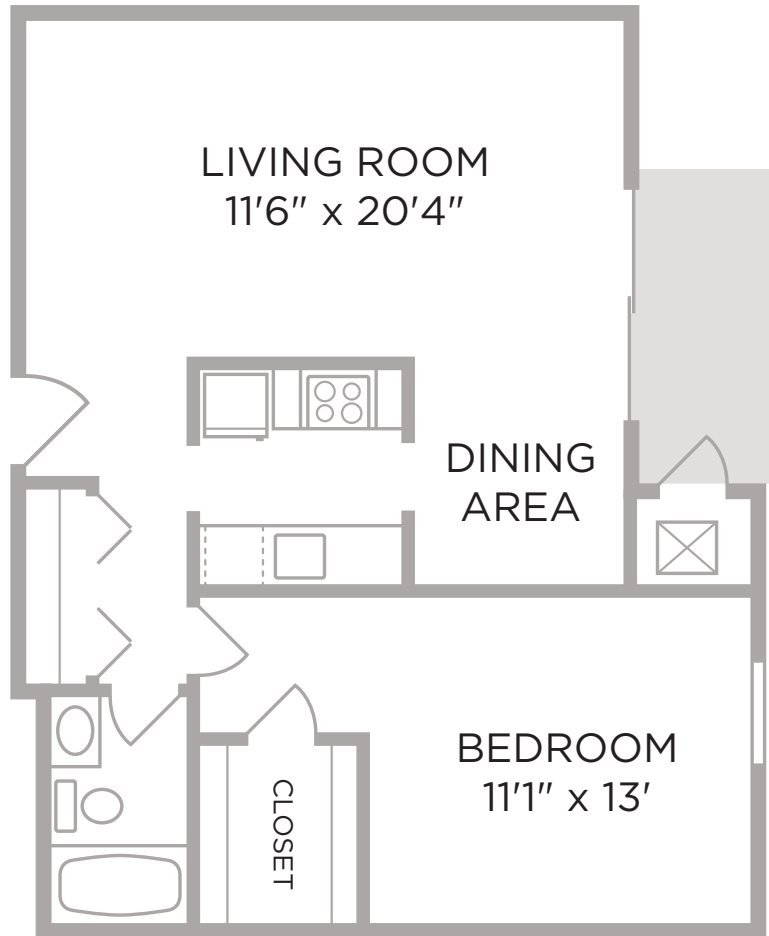

Village of Coldstream

The Andover

1 Bedroom / 1 Bath / 684 sq. ft.

998 Meadowland Drive ■ Cincinnati, Ohio 45255
513 474 4907 t ■ 513 474 4967 f ■ ColdstreamApts.com

A Great Place to Live by Towne Properties®