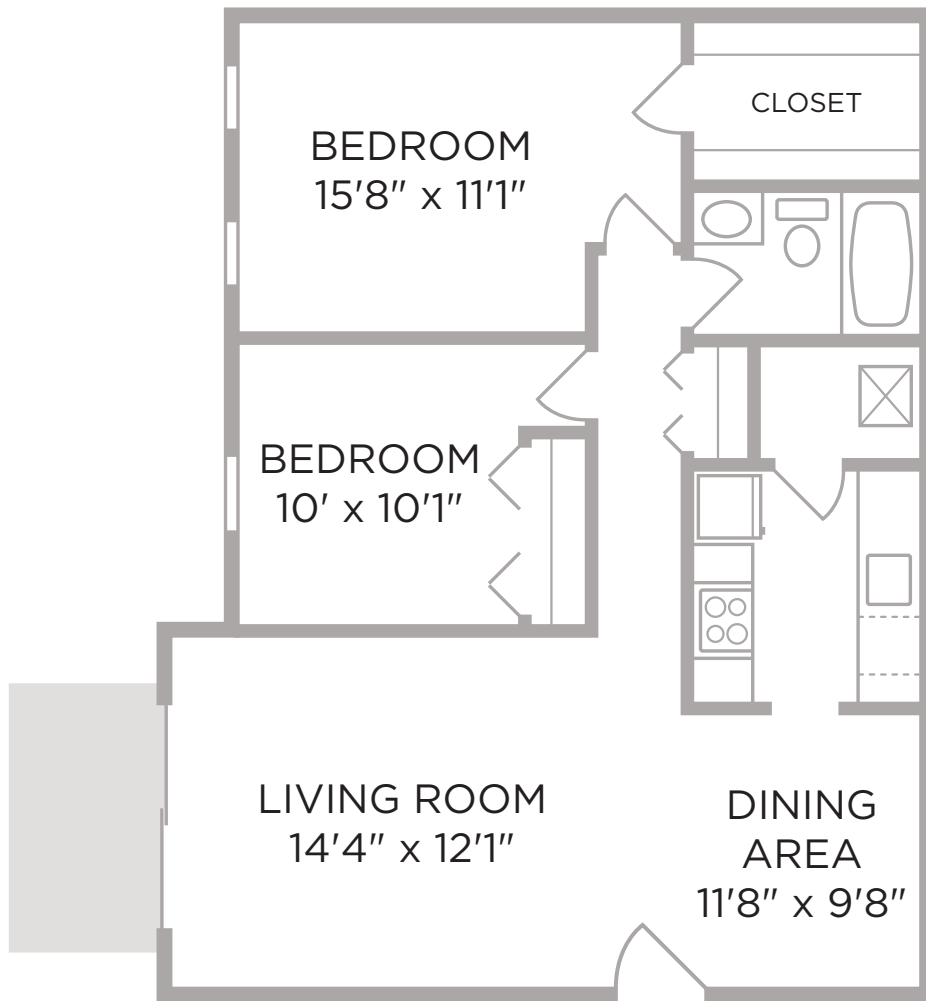

Village of Coldstream

The Bristol I

2 Bedroom / 1 Bath / 836 sq. ft.

998 Meadowland Drive ■ Cincinnati, Ohio 45255
513 474 4907 t ■ 513 474 4967 f ■ ColdstreamApts.com

A Great Place to Live by Towne Properties®