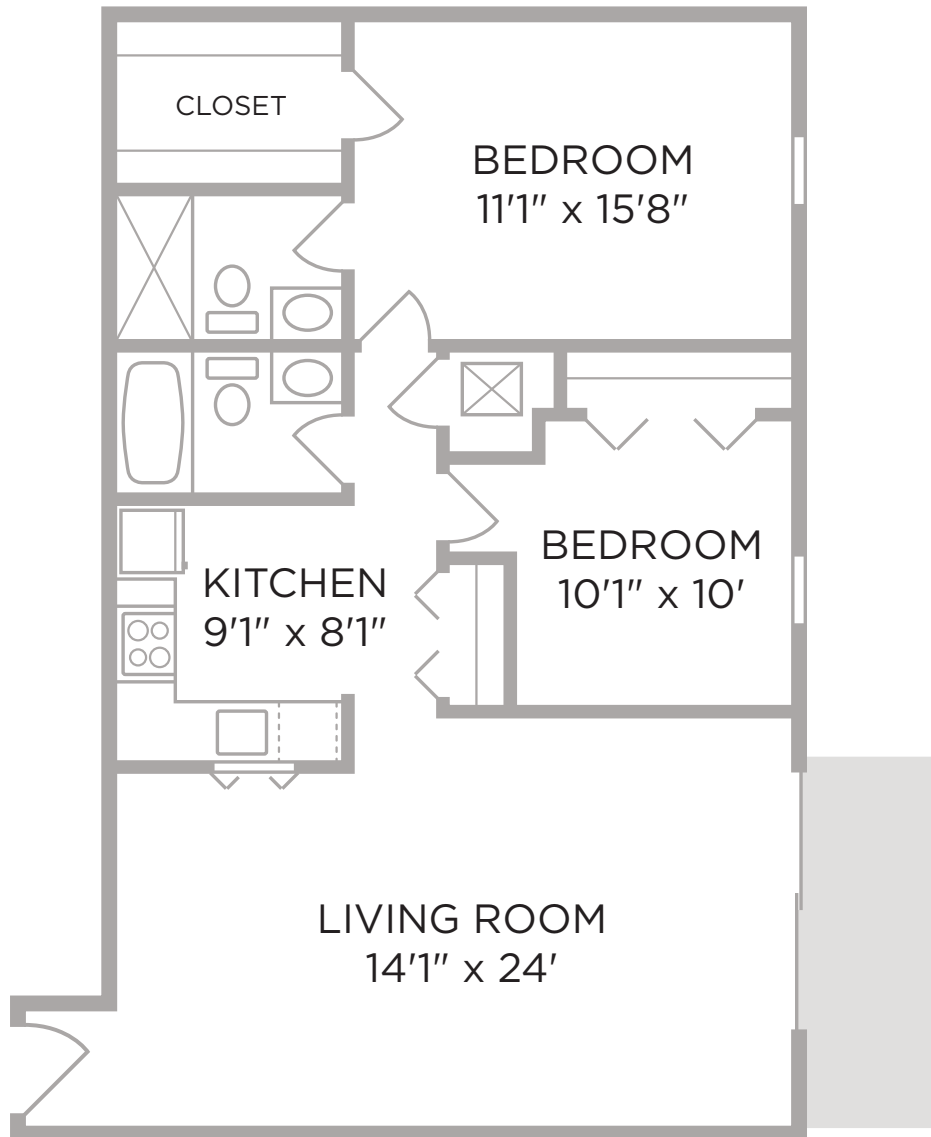

Village of Coldstream

The Bristol II

2 Bedroom / 2 Bath / 971 sq. ft.

998 Meadowland Drive ■ Cincinnati, Ohio 45255
513 474 4907 t ■ 513 474 4967 f ■ ColdstreamApts.com

A Great Place to Live by Towne Properties®