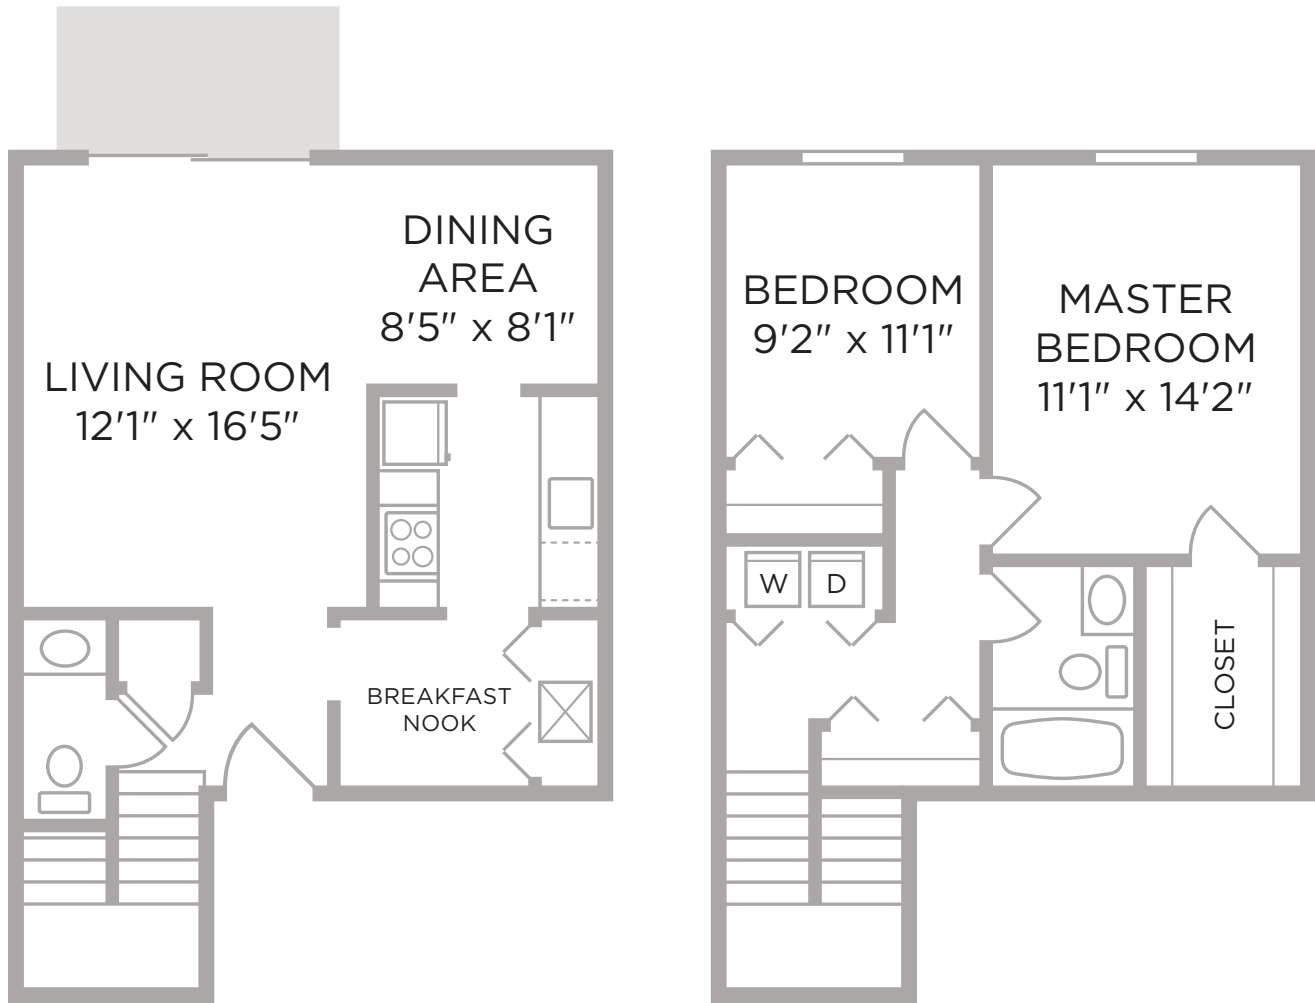

Village of Coldstream

The Cape

2 Bedroom / 1½ Bath / 971 sq. ft.

998 Meadowland Drive ■ Cincinnati, Ohio 45255
513 474 4907 t ■ 513 474 4967 f ■ ColdstreamApts.com

A Great Place to Live by Towne Properties®