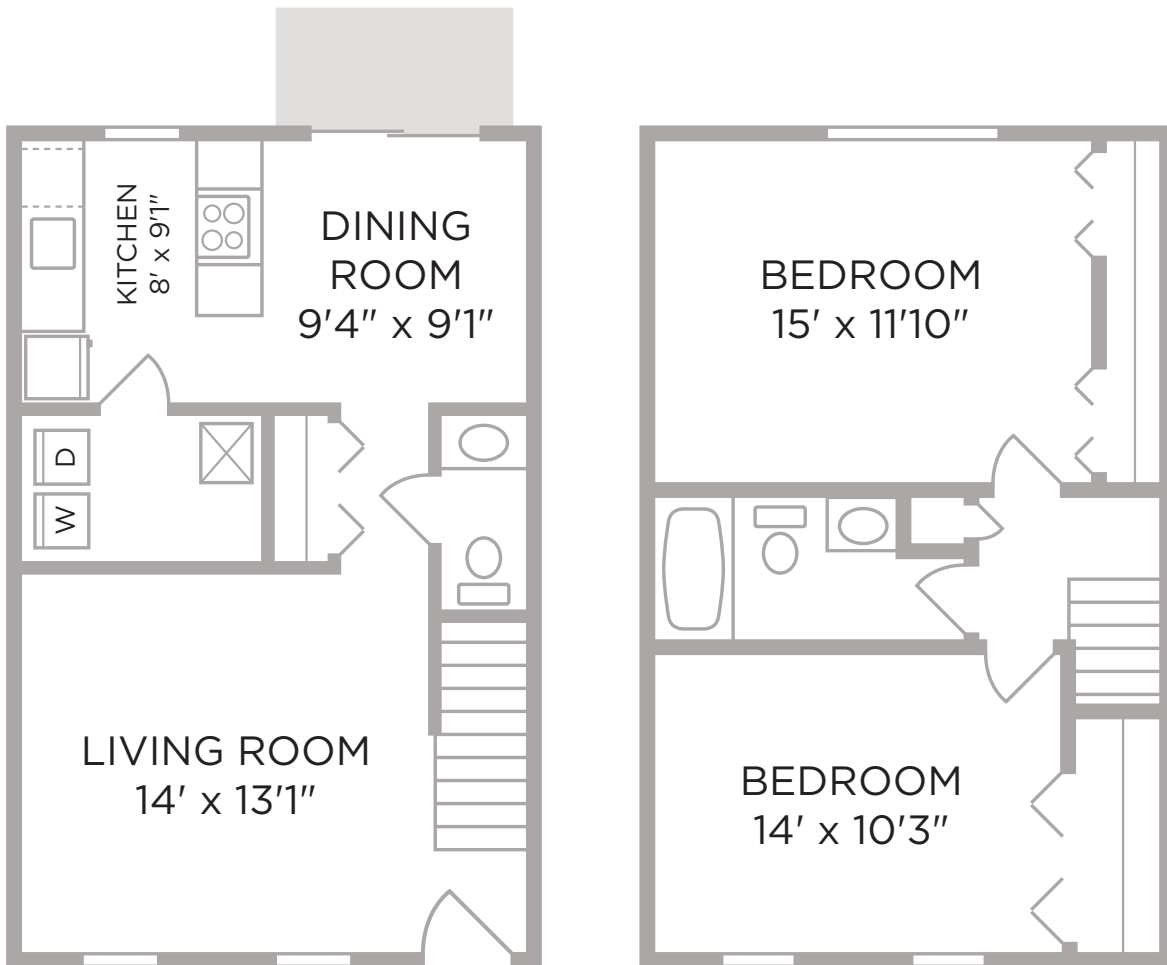

## The Danforth

2 Bedroom / 1½ Bath / 971 sq. ft.

998 Meadowland Drive ■ Cincinnati, Ohio 45255  
513 474 4907 t ■ 513 474 4967 f ■ ColdstreamApts.com

A Great Place to Live by Towne Properties®