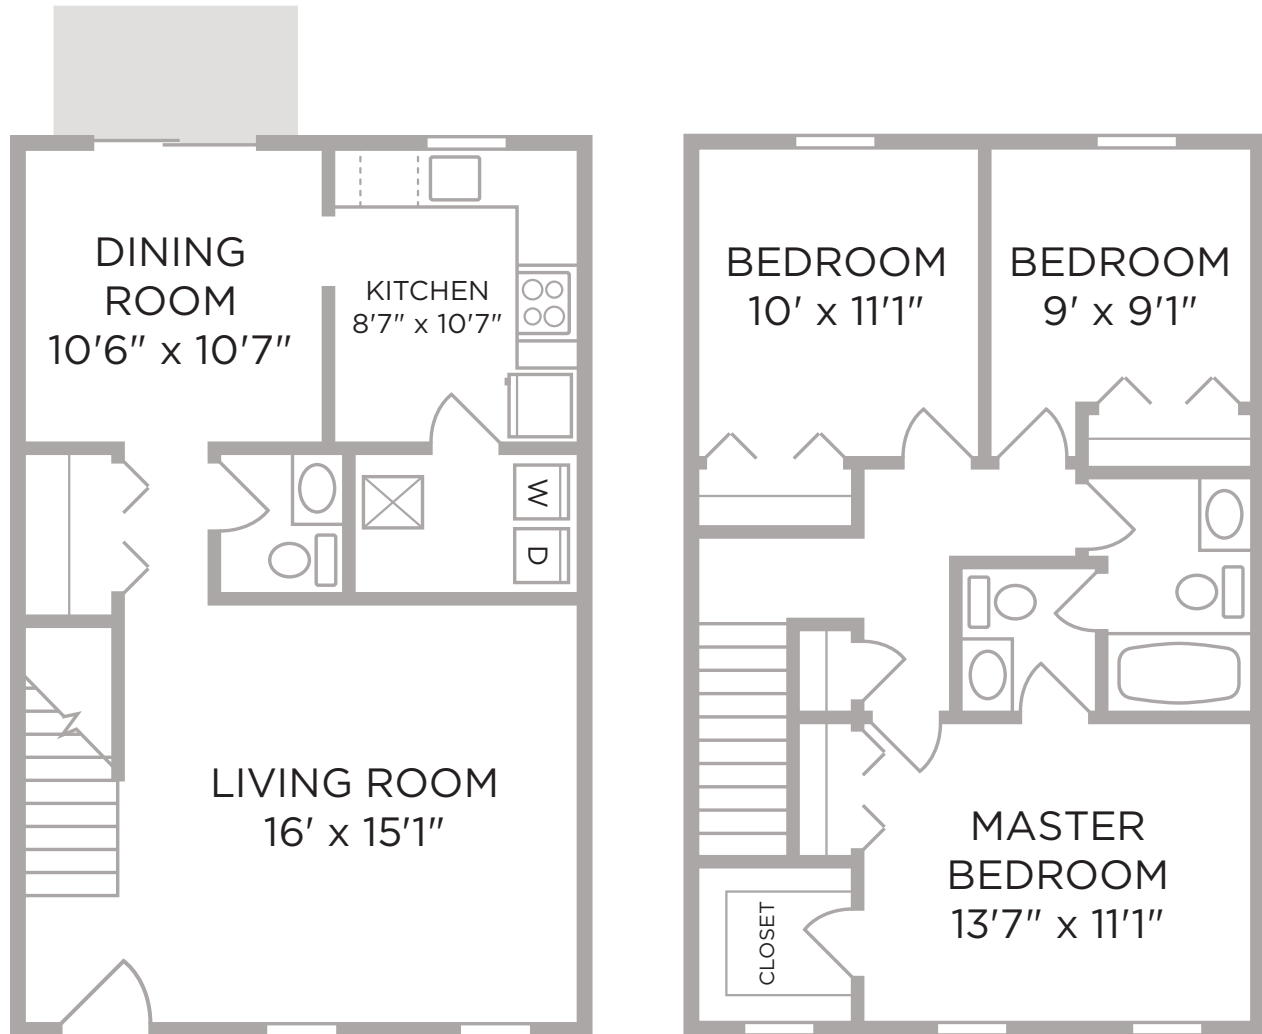

Village of Coldstream

The Essex

3 Bedroom / 1 and two ½ Bath / 1200 sq. ft.

998 Meadowland Drive ■ Cincinnati, Ohio 45255
513 474 4907 t ■ 513 474 4967 f ■ ColdstreamApts.com

A Great Place to Live by Towne Properties®