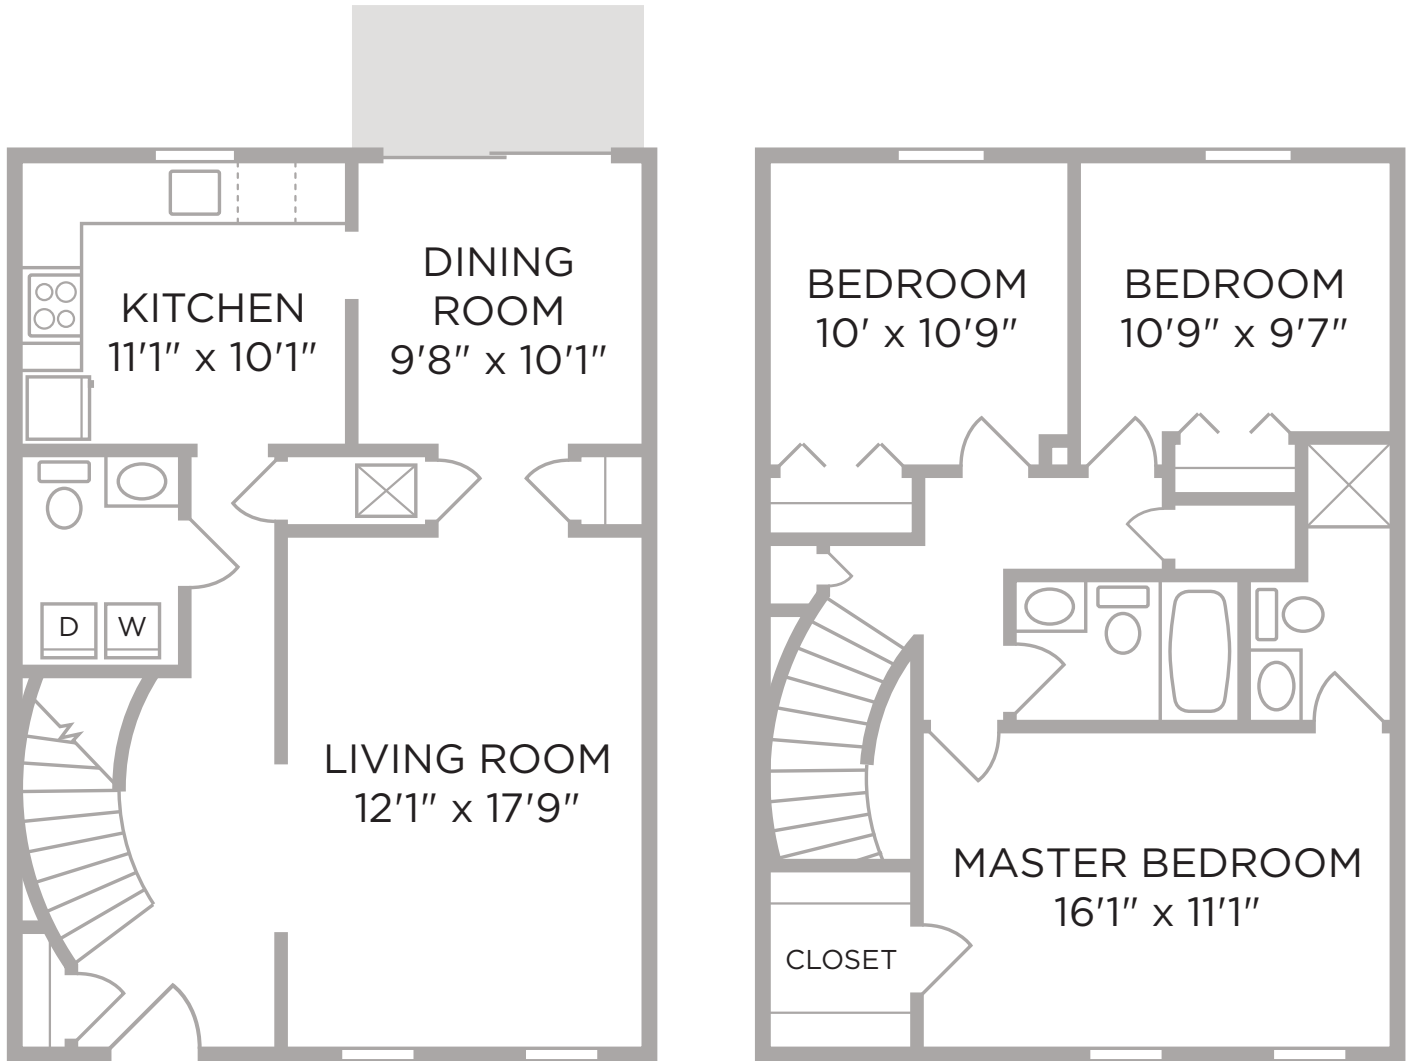

Village of Coldstream

The Fairfax

3 Bedroom / 2½ Bath / 1300 sq. ft .

998 Meadowland Drive ■ Cincinnati, Ohio 45255
513 474 4907 t ■ 513 474 4967 f ■ ColdstreamApts.com

A Great Place to Live by Towne Properties®